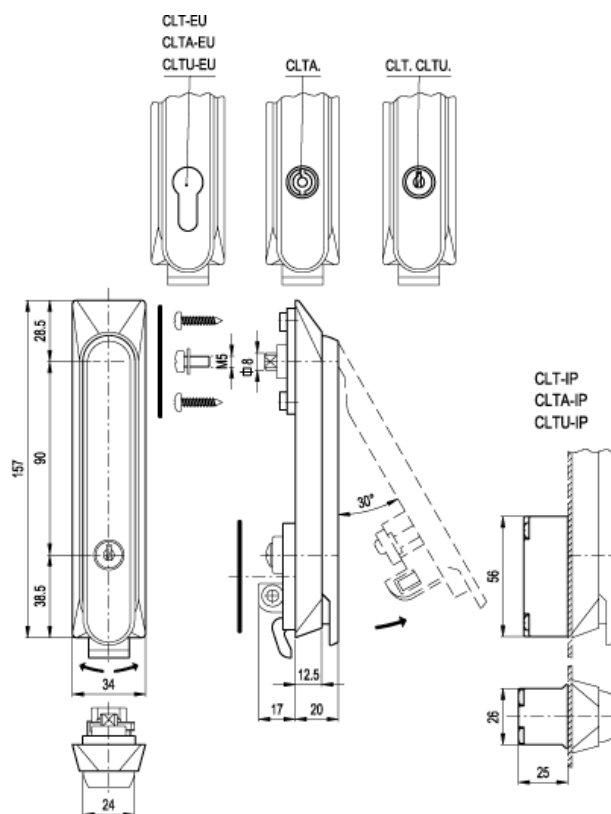

Data Sheet

Article number: 2310421175
Description: E+G Lock with handle
CLTA.160-EU

Measures

g = 160
Type = CLTA.160-EU